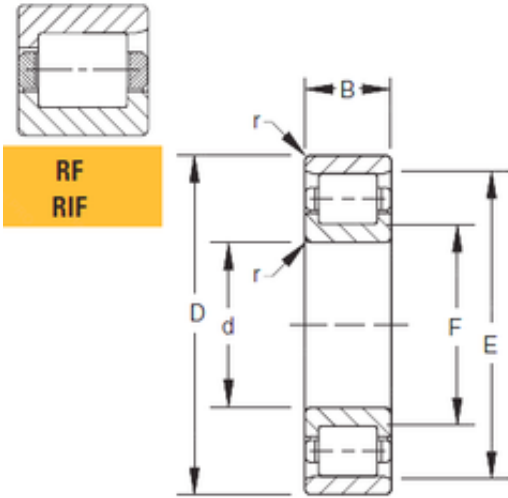

NTN Bearing Driveshaft do Brasil

320 mm x 480 mm x 121 mm 320 mm x 480 mm
x 121 mm Timken 320RF30 cylindrical roller
bearings

Bearing No. 320RF30

Bore Diameter	320 mm
Outer Diameter	453 mm
d	320 mm
F	347 mm
D	480 mm
E	453 mm
B	121 mm
C	121 mm
r max	3 mm

320RF30 Bearing 2D drawings and 3D CAD models