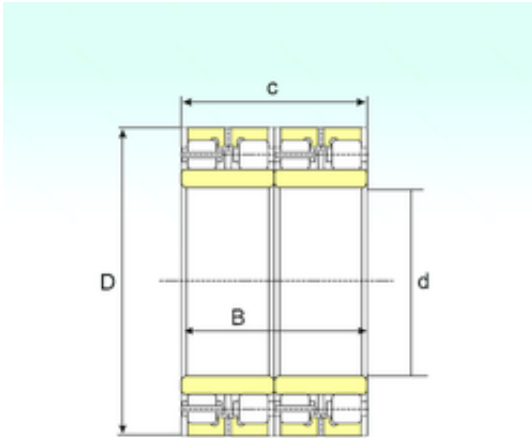

NTN Bearing Driveshaft do Brasil

760 mm x 1015 mm x 700 mm 760 mm x 1015 mm x 700 mm ISB FCDP 152203700 cylindrical roller bearings

Bearing No. FCDP 152203700

Size	760x1015x700 mm
Bore Diameter	760 mm
Outer Diameter	1015 mm
Width	700 mm
d	760 mm
D	1015 mm
B	700 mm
C	700 mm
Weight	1600 Kg
Basic dynamic load rating (C)	18500 kN

FCDP 152203700 Bearing 2D drawings and 3D CAD models