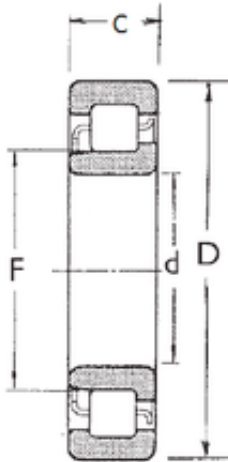

NTN Bearing Driveshaft do Brasil

40 mm x 90 mm x 23 mm 40 mm x 90 mm x 23 mm FBJ NJ308 cylindrical roller bearings

Bearing No. NJ308

Size	40x90x23 mm
Bore Diameter	40 mm
Outer Diameter	90 mm
Width	23 mm
d	40 mm
F	53,5 mm
D	90 mm
B	23 mm
C	23 mm
Weight	0,665 Kg
Basic dynamic load rating (C)	58,5 kN
Basic static load rating (C0)	57 kN
(Grease) Lubrication Speed	6700 r/min

NJ308 Bearing 2D drawings and 3D CAD models