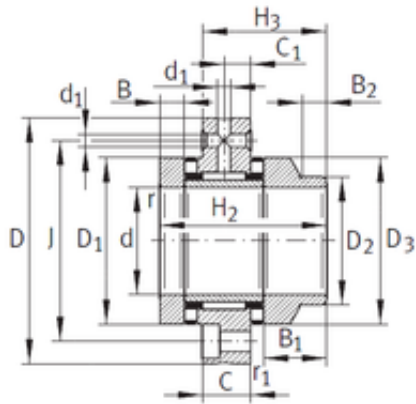

NTN Bearing Driveshaft do Brasil

40 mm x 100 mm x 11 mm 40 mm x 100 mm x 11 mm INA ZARF40100-L-TV complex bearings

Bearing No. ZARF40100-L-TV

ZARF40100-L-TV Bearing 2D drawings and 3D CAD models

Size	40x100x18 mm
Bore Diameter	40 mm
Outer Diameter	100 mm
Width	18 mm
d	40 mm
D	100 mm
C	18 mm
H3	51 mm
d1	3,2 mm
r min.	0,3 mm
r1 min.	0,6 mm
B	11 mm
B1	27 mm
B2	12 mm
C1	10 mm
D1	65 mm
D2	50 mm
D3	63 mm
H2	70 mm
J	80 mm
da min.	48 mm
Da max.	66 mm
Weight	1,45 Kg
Dynamic load rating radial (C)	27,5 kN
Dynamic load rating axial	59 kN

NTN Bearing Driveshaft do Brasil

(C)	
Static load rating radial (C0)	53 kN
Static load rating axial (C0)	163 kN
(Grease) Lubrication Speed	1 600 r/min
Category	Ball Bearings
Inventory	1.0
Manufacturer Name	SCHAEFFLER GROUP
Minimum Buy Quantity	N/A
Weight / Kilogram	1.736
EAN	4012802078206
Product Group	B00234