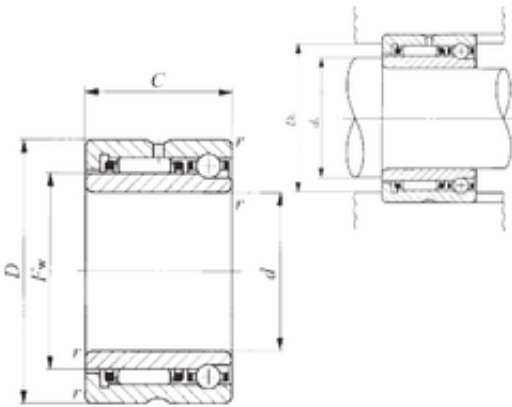

## NTN Bearing Driveshaft do Brasil

65 mm x 90 mm x 34 mm 65 mm x 90 mm x 34 mm IKO NATA 5913 complex bearings

Bearing No. NATA 5913

Size	65x90x34 mm
Bore Diameter	65 mm
Outer Diameter	90 mm
Width	34 mm
d	65 mm
Fw	75 mm
D	90 mm
B	34 mm
C	34 mm
r min.	1 mm
da min.	70 mm
Da max.	85 mm
Weight	0,665 Kg
Dynamic load rating radial (C)	43,8 kN
Dynamic load rating axial (C)	11 kN
Static load rating radial (C0)	90,2 kN
Static load rating axial (C0)	28,7 kN

NATA 5913 Bearing 2D drawings and 3D CAD models