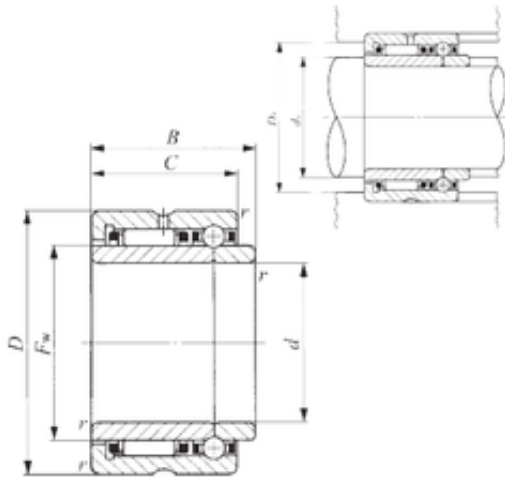

## NTN Bearing Driveshaft do Brasil

65 mm x 90 mm x 38 mm 65 mm x 90 mm x 38 mm IKO NATB 5913 complex bearings

Bearing No. NATB 5913

Size	65x90x38 mm
Bore Diameter	65 mm
Outer Diameter	90 mm
Width	38 mm
d	65 mm
Fw	75 mm
D	90 mm
B	38 mm
C	34 mm
r min.	1 mm
da min.	70 mm
Da max.	85 mm
Weight	0,71 Kg
Dynamic load rating radial (C)	43,8 kN
Dynamic load rating axial (C)	11 kN
Static load rating radial (C0)	90,2 kN
Static load rating axial (C0)	28,7 kN

NATB 5913 Bearing 2D drawings and 3D CAD models