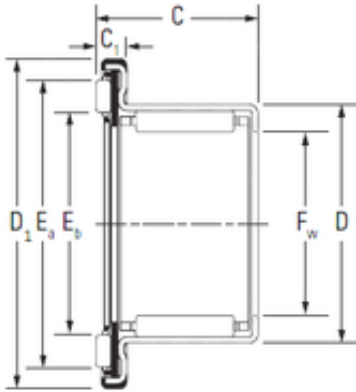

## NTN Bearing Driveshaft do Brasil

### KOYO RAX 720 complex bearings

Bearing No. RAX 720

|                                |               |
|--------------------------------|---------------|
| Size                           | 20x26x18.2 mm |
| Bore Diameter                  | 20 mm         |
| Outer Diameter                 | 26 mm         |
| Width                          | 18,2 mm       |
| Fw                             | 20 mm         |
| D                              | 26 mm         |
| D1                             | 36,5 mm       |
| C                              | 18,2 mm       |
| C1                             | 4,2 mm        |
| Ea                             | 31,6 mm       |
| Eb                             | 22 mm         |
| Weight                         | 0,031 Kg      |
| Dynamic load rating radial (C) | 12,2 kN       |
| Dynamic load rating axial (C)  | 11,8 kN       |
| Static load rating radial (C0) | 19,5 kN       |
| Static load rating axial (C0)  | 39 kN         |

RAX 720 Bearing 2D drawings and 3D CAD models