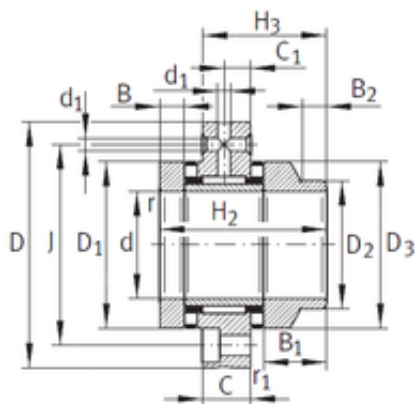

NTN Bearing Driveshaft do Brasil

25 mm x 75 mm x 10 mm 25 mm x 75 mm x 10 mm INA ZARF2575-L-TV complex bearings

Bearing No. ZARF2575-L-TV

ZARF2575-L-TV Bearing 2D drawings and 3D CAD models

Size	25x75x18 mm
Bore Diameter	25 mm
Outer Diameter	75 mm
Width	18 mm
d	25 mm
D	75 mm
C	18 mm
H3	48 mm
d1	3,2 mm
r min.	0,3 mm
r1 min.	0,6 mm
B	10 mm
B1	25 mm
B2	11 mm
C1	10 mm
D1	47 mm
D2	36 mm
D3	45 mm
H2	65 mm
J	58 mm
da min.	34 mm
Da max.	48 mm
Weight	0,84 Kg
Dynamic load rating radial (C)	22,6 kN
Dynamic load rating axial	35,5 kN

NTN Bearing Driveshaft do Brasil

(C)	
Static load rating radial (C0)	36 kN
Static load rating axial (C0)	86 kN
(Grease) Lubrication Speed	1 900 r/min
Category	Roller Bearings
Inventory	0.0
Manufacturer Name	SCHAEFFLER GROUP
Minimum Buy Quantity	N/A
Weight / Kilogram	0
EAN	4012802440034
Product Group	B04144