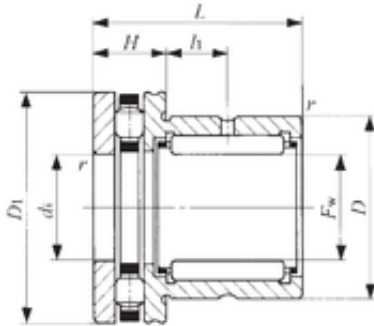

NTN Bearing Driveshaft do Brasil

IKO NBX 4532 complex bearings

Bearing No. NBX 4532

Bore Diameter	45 mm
Outer Diameter	58 mm
Fw	45 mm
D	58 mm
D1	65 mm
d1	45 mm
r min.	0,6 mm
H	14 mm
L	32 mm
L1	9 mm
da min.	62 mm
Weight	0,293 Kg
Dynamic load rating radial (C)	31 kN
Dynamic load rating axial (C)	40,8 kN
Static load rating radial (C0)	60,2 kN
Static load rating axial (C0)	133 kN

NBX 4532 Bearing 2D drawings and 3D CAD models