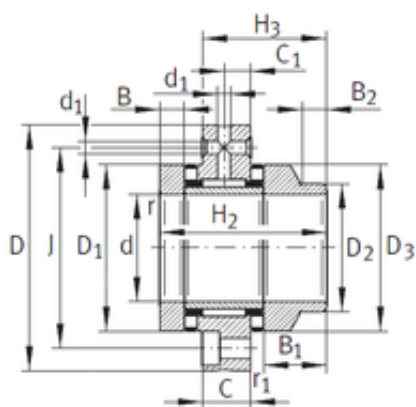

NTN Bearing Driveshaft do Brasil

15 mm x 60 mm x 7,5 mm 15 mm x 60 mm x 7,5 mm INA ZARF1560-L-TV complex bearings

Bearing No. ZARF1560-L-TV

Size	15x60x14 mm
Bore Diameter	15 mm
Outer Diameter	60 mm
Width	14 mm
d	15 mm
D	60 mm
C	14 mm
H3	39 mm
d1	3,2 mm
r min.	0,3 mm
r1 min.	0,6 mm
B	7,5 mm
B1	20,5 mm
B2	11 mm
C1	8 mm
D1	35 mm
D2	24 mm
D3	34 mm
H2	53 mm
J	46 mm
da min.	22 mm
Da max.	36 mm
Weight	0,45 Kg
Dynamic load rating radial (C)	13 kN
Dynamic load rating axial	24,9 kN

ZARF1560-L-TV Bearing 2D drawings and 3D CAD models

NTN Bearing Driveshaft do Brasil

(C)	
Static load rating radial (C0)	17,5 kN
Static load rating axial (C0)	53 kN
(Grease) Lubrication Speed	2 200 r/min
Category	Ball Bearings
Inventory	0.0
Manufacturer Name	SCHAEFFLER GROUP
Minimum Buy Quantity	N/A
Weight / Kilogram	0.539
EAN	4054364124137
Product Group	B00234