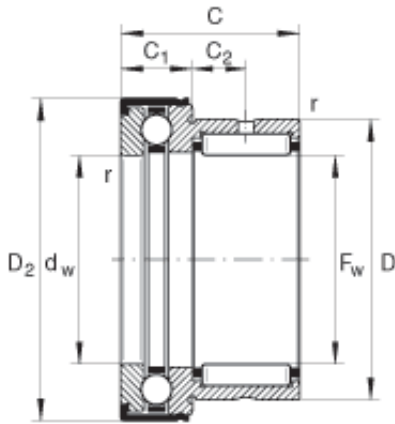

NTN Bearing Driveshaft do Brasil

NKX10-Z-TV Bearing 2D drawings and 3D CAD models

INA NKX10-Z-TV complex bearings

Bearing No. NKX10-Z-TV

Size	10x19x23 mm
Bore Diameter	10 mm
Outer Diameter	19 mm
Width	23 mm
F_w	10 mm
D	19 mm
C - 23 mm / Tolerance: -0,25	23 mm / Tolerance: 0,25
C_1 - 9 mm / Tolerance: -0,2	9 mm / Tolerance: 0,2
C_2	6,5 mm
D_{2max}	25,2 mm
d_a	19,7 mm
d_w	10 mm / Tolerance: E8
r_{amax}	0,3 mm
r_{min}	0,3 mm
	NAXK10ZTN / Designation to DIN 5429
m	36 g / Weight
C_r	7000 N / Dynamic load rating (radial)
C_{0r}	7800 N / Static load rating (radial)
C_a	10000 N / Dynamic load rating (axial)
C_{0a}	14000 N / Static load rating (axial)
C_{ur}	1310 N / Fatigue limit load,

NTN Bearing Driveshaft do Brasil

	radial
C_{ua}	670 N / Fatigue limit load, axial
n_G	12400 1/min / Limiting speed
	IR7X10X16 / Suitable inner ring
Category	Roller Bearings
Inventory	0.0
Manufacturer Name	SCHAEFFLER GROUP
Minimum Buy Quantity	N/A
Weight / Kilogram	0
EAN	4012802060140
Product Group	B04144