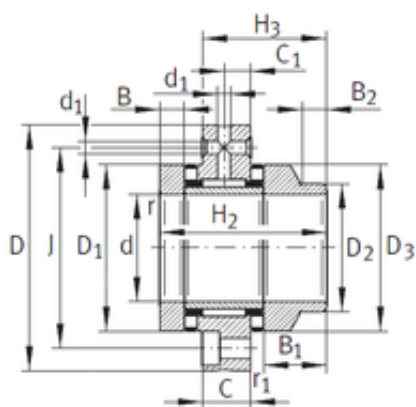

## NTN Bearing Driveshaft do Brasil

45 mm x 105 mm x 11,5 mm 45 mm x 105 mm x 11,5 mm INA ZARF45105-L-TV complex bearings

Bearing No. ZARF45105-L-TV

Size	45x105x22.5 mm
Bore Diameter	45 mm
Outer Diameter	105 mm
Width	22,5 mm
d	45 mm
D	105 mm
C	22,5 mm
H3	55 mm
d1	6 mm
r min.	0,3 mm
r1 min.	0,6 mm
B	11,5 mm
B1	26,5 mm
B2	12 mm
C1	12,5 mm
D1	70 mm
D2	56 mm
D3	68 mm
H2	75 mm
J	85 mm
da min.	54 mm
Da max.	71 mm
Weight	1,85 Kg
Dynamic load rating radial (C)	38 kN

ZARF45105-L-TV Bearing 2D drawings and 3D CAD models

## NTN Bearing Driveshaft do Brasil

Dynamic load rating axial (C)	61 kN
Static load rating radial (C0)	74 kN
Static load rating axial (C0)	177 kN
(Grease) Lubrication Speed	1 500 r/min
Category	Ball Bearings
Inventory	0.0
Manufacturer Name	SCHAEFFLER GROUP
Minimum Buy Quantity	N/A
Weight / Kilogram	2.215
EAN	4012802113525
Product Group	B00234