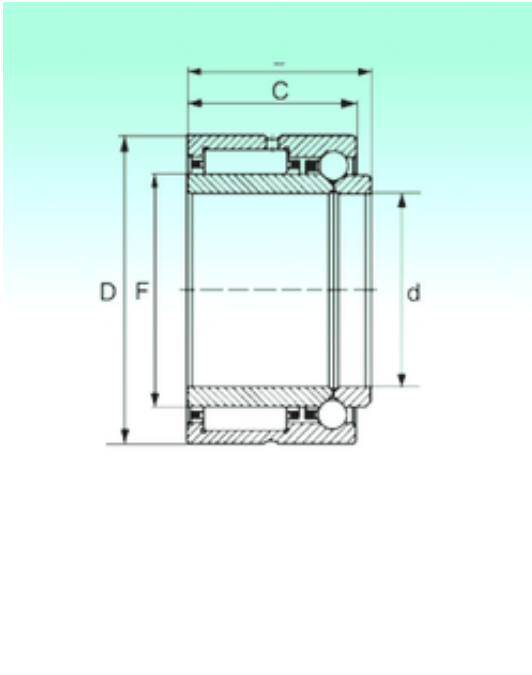

NTN Bearing Driveshaft do Brasil

NKIB 5914 Bearing 2D drawings and 3D CAD models

70 mm x 100 mm x 45 mm 70 mm x 100 mm x 45 mm NBS NKIB 5914 complex bearings

Bearing No. NKIB 5914

Size	70x100x45 mm
Bore Diameter	70 mm
Outer Diameter	100 mm
Width	45 mm
d	70 mm
F	80 mm
D	100 mm
B	45 mm
C	40 mm
Weight	0,985 Kg
Dynamic load rating radial (C)	79,8 kN
Dynamic load rating axial (C)	12,825 kN
Static load rating radial (C0)	148,2 kN
Static load rating axial (C0)	27,55 kN