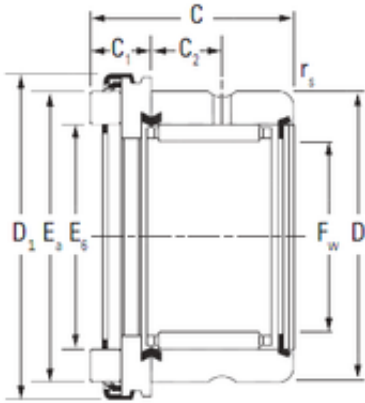

NTN Bearing Driveshaft do Brasil

KOYO RAX 520 complex bearings

Bearing No. RAX 520

Size	20x30x26 mm
Bore Diameter	20 mm
Outer Diameter	30 mm
Width	26 mm
Fw	20 mm
D	30 mm
D1	35 mm
C	26 mm
C1	8 mm
C2	9 mm
Ea	31,6 mm
Eb	22 mm
Weight	0,07 Kg
Dynamic load rating radial (C)	14,8 kN
Dynamic load rating axial (C)	22 kN
Static load rating radial (C0)	23,7 kN
Static load rating axial (C0)	54 kN

RAX 520 Bearing 2D drawings and 3D CAD models