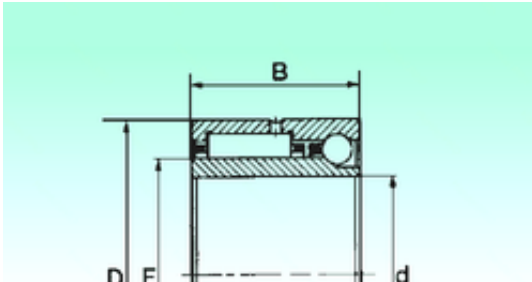

## NTN Bearing Driveshaft do Brasil

60 mm x 85 mm x 34 mm 60 mm x 85 mm x 34 mm NBS NKIA 5912 complex bearings

Bearing No. NKIA 5912

Size	60x85x34 mm
Bore Diameter	60 mm
Outer Diameter	85 mm
Width	34 mm
d	60 mm
F	68 mm
D	85 mm
B	34 mm
C	34 mm
Weight	0,59 Kg
Dynamic load rating radial (C)	57 kN
Dynamic load rating axial (C)	9,5 kN
Static load rating radial (C0)	102,6 kN
Static load rating axial (C0)	10,26 kN

NKIA 5912 Bearing 2D drawings and 3D CAD models