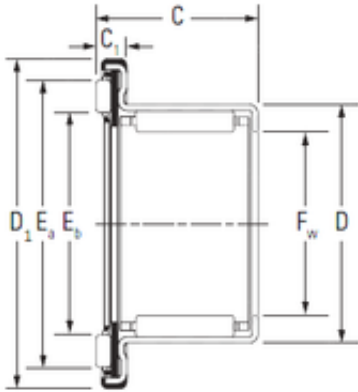

### KOYO RAX 730 complex bearings

Bearing No. RAX 730

Size	30x38x22.2 mm
Bore Diameter	30 mm
Outer Diameter	38 mm
Width	22,2 mm
Fw	30 mm
D	38 mm
D1	50,5 mm
C	22,2 mm
C1	4,2 mm
Ea	44,7 mm
Eb	35 mm
Weight	0,063 Kg
Dynamic load rating radial (C)	22,3 kN
Dynamic load rating axial (C)	14,9 kN
Static load rating radial (C0)	37,5 kN
Static load rating axial (C0)	60 kN

RAX 730 Bearing 2D drawings and 3D CAD models