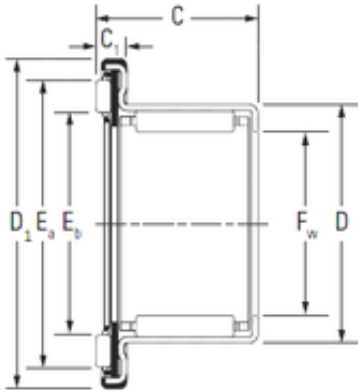

NTN Bearing Driveshaft do Brasil

KOYO RAX 725 complex bearings

Bearing No. RAX 725

Size	25x33x22.2 mm
Bore Diameter	25 mm
Outer Diameter	33 mm
Width	22,2 mm
Fw	25 mm
D	33 mm
D1	45,5 mm
C	22,2 mm
C1	4,2 mm
Ea	39,6 mm
Eb	30 mm
Weight	0,055 Kg
Dynamic load rating radial (C)	20,5 kN
Dynamic load rating axial (C)	13,7 kN
Static load rating radial (C0)	32 kN
Static load rating axial (C0)	52 kN

RAX 725 Bearing 2D drawings and 3D CAD models