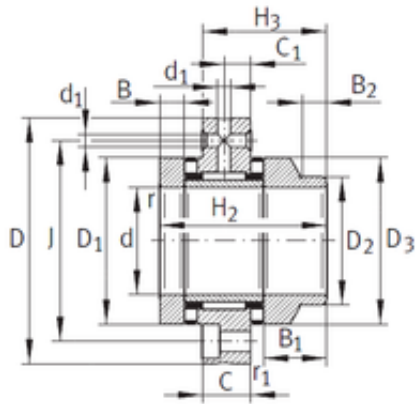

## NTN Bearing Driveshaft do Brasil

20 mm x 68 mm x 10 mm 20 mm x 68 mm x 10 mm INA ZARF2068-L-TV complex bearings

Bearing No. ZARF2068-L-TV

ZARF2068-L-TV Bearing 2D drawings and 3D CAD models

Size	20x68x14 mm
Bore Diameter	20 mm
Outer Diameter	68 mm
Width	14 mm
d	20 mm
D	68 mm
C	14 mm
H3	43 mm
d1	3,2 mm
r min.	0,3 mm
r1 min.	0,6 mm
B	10 mm
B1	24 mm
B2	11 mm
C1	8 mm
D1	42 mm
D2	30 mm
D3	40 mm
H2	60 mm
J	53 mm
da min.	28 mm
Da max.	43 mm
Weight	0,61 Kg
Dynamic load rating radial (C)	14,9 kN
Dynamic load rating axial	33,5 kN

## NTN Bearing Driveshaft do Brasil

(C)	
Static load rating radial (C0)	22,4 kN
Static load rating axial (C0)	76 kN
(Grease) Lubrication Speed	2 000 r/min
Category	Ball Bearings
Inventory	0.0
Manufacturer Name	SCHAEFFLER GROUP
Minimum Buy Quantity	N/A
Weight / Kilogram	0.731
EAN	4012802283938
Product Group	B00234