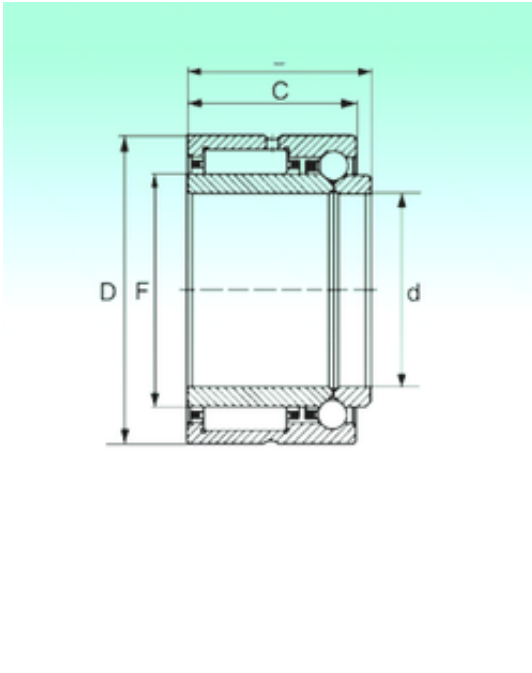

NTN Bearing Driveshaft do Brasil

NKIB 5902 Bearing 2D drawings and 3D CAD models

15 mm x 28 mm x 20 mm 15 mm x 28 mm x 20 mm NBS NKIB 5902 complex bearings

Bearing No. NKIB 5902

Size	15x28x20 mm
Bore Diameter	15 mm
Outer Diameter	28 mm
Width	20 mm
d	15 mm
F	20 mm
D	28 mm
B	20 mm
C	18 mm
Weight	0,052 Kg
Dynamic load rating radial (C)	10,07 kN
Dynamic load rating axial (C)	2,223 kN
Static load rating radial (C0)	12,9 kN
Static load rating axial (C0)	2,613 kN