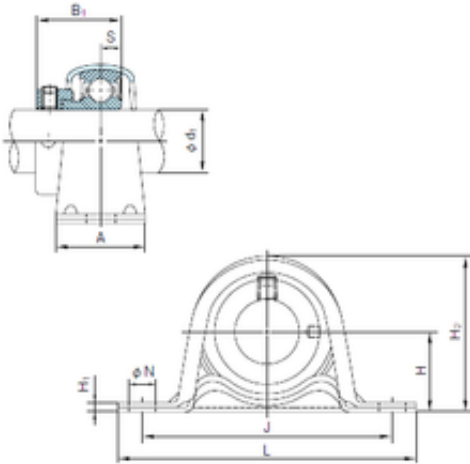

## NACHI UCF318 bearing units

Bearing No. UCF318

Bore Diameter	90 mm
d1	90 mm
A0	100 mm
A	76 mm
A1	30 mm
B	96 mm
J	216 mm
L	280 mm
N	35 mm
S	40 mm
Bolt (G)	M30
A2	44 mm

UCF318 Bearing 2D drawings and 3D CAD models