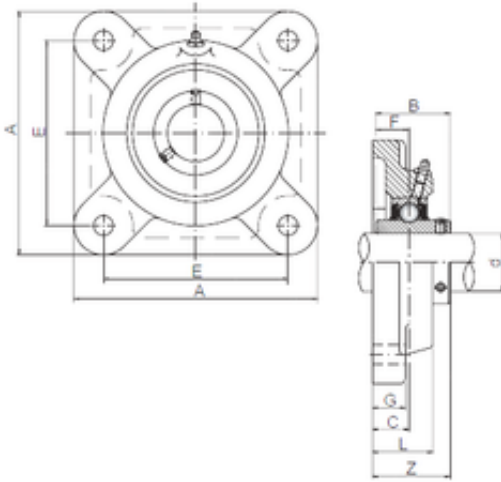

NTN Bearing Driveshaft do Brasil

ISO UCF305 bearing units

Bearing No. UCF305

Bore Diameter	25 mm
Width	38 mm
d	25 mm
Z	39 mm
A	110 mm
B	38 mm
C	16 mm
E	80 mm
F	15 mm
G	13 mm
L	29 mm
S	16 mm
Bolt (G)	M14

UCF305 Bearing 2D drawings and 3D CAD models