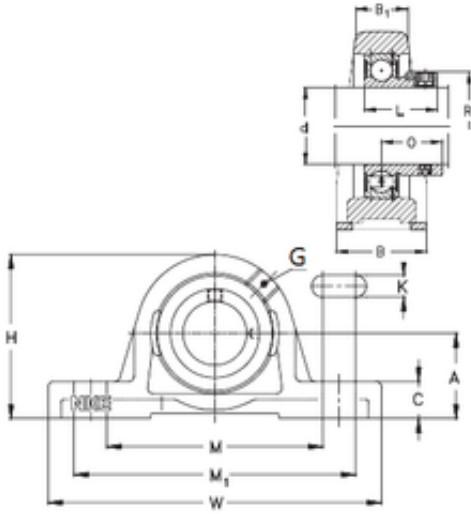

NTN Bearing Driveshaft do Brasil

NKE RASE55 bearing units

Bearing No. RASE55

Bore Diameter	55 mm
Width	60 mm
d	55 mm
O	43,6 mm
A	63,5 mm
B	60 mm
B1	35 mm
C	22,5 mm
H	124,5 mm
K	18 mm
L	71,4 mm
M	164,5 mm
M1	187,5 mm
R	76 mm
W	222 mm
Thread (G)	R1/8 "

RASE55 Bearing 2D drawings and 3D CAD models