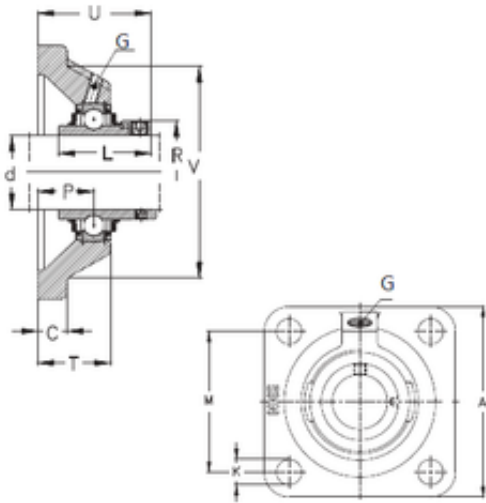

NTN Bearing Driveshaft do Brasil

NKE RCJO100 bearing units

Bearing No. RCJO100

RCJO100 Bearing 2D drawings and 3D CAD models

Bore Diameter	100 mm
d	100 mm
P	55 mm
V	268 mm
U	125 mm
K	32 mm
A	310 mm
C	32 mm
L	109,5 mm
M	242 mm
R	145 mm
T	97 mm
Thread (G)	R1/8 "