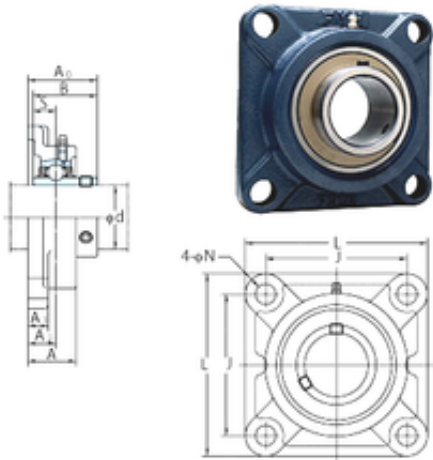

NTN Bearing Driveshaft do Brasil

FYH UCF205E bearing units

Bearing No. UCF205E

Bore Diameter	25 mm
d	25 mm
A0	35,8 mm
A	27 mm
A1	13 mm
B	34,1 mm
J	70 mm
L	95 mm
N	11,5 mm
S	14,3 mm
Bolt (G)	3/8
A2	16 mm
Weight	0,83 Kg
Basic dynamic load rating (C)	14 kN
Basic static load rating (C0)	7,85 kN
Category	Bearings
Inventory	0.0
Manufacturer Name	FYH BEARING UNITS
Minimum Buy Quantity	N/A
Weight / Kilogram	0
Product Group	M06110

UCF205E Bearing 2D drawings and 3D CAD models