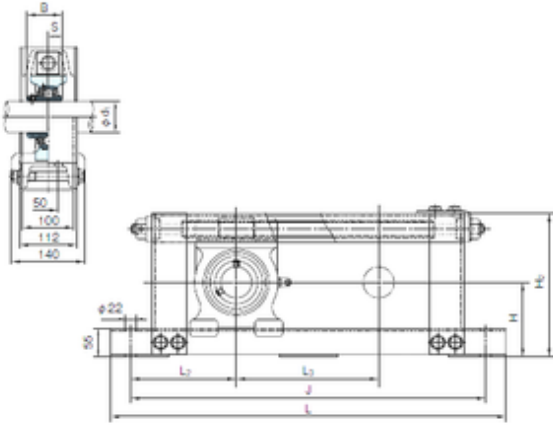

# NTN Bearing Driveshaft do Brasil

## NACHI UCTU317+WU700 bearing units

Bearing No. UCTU317+WU700

UCTU317+WU700 Bearing 2D drawings and 3D CAD models

Bore Diameter	85 mm
Width	96 mm
d	85 mm
L2	230 mm
L3	700 mm
B	96 mm
H	165 mm
H2	325 mm
J	1160 mm
L	1220 mm
S	40 mm
Bolt (G)	M18