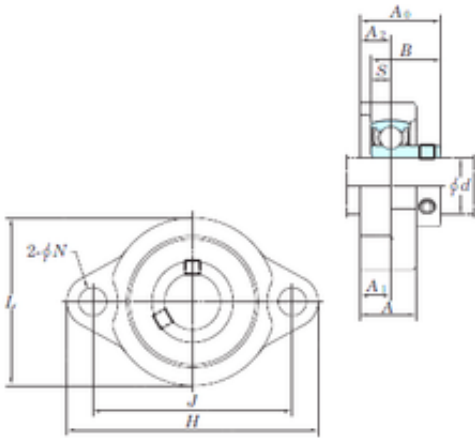

NTN Bearing Driveshaft do Brasil

BLF205 Bearing 2D drawings and 3D CAD models

KOYO BLF205 bearing units

Bearing No. BLF205

Bore Diameter	25 mm
d	25 mm
A0	30,5 mm
A	20 mm
A1	11 mm
B	27 mm
H	95 mm
J	76 mm
L	64 mm
N	10 mm
S	7,5 mm
Bolt (G)	M8
A2	11 mm
Weight	0,38 Kg
Basic dynamic load rating (C)	14 kN
Basic static load rating (C0)	7,85 kN
Bearing No.	BLF205
Bolt size	M8
Cr	14.0
C0r	7.85
f0	13.9
(Refer.) Unit mass(kg)	0.38