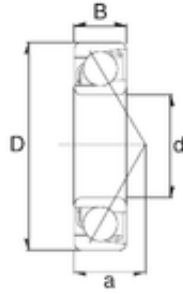

NTN Bearing Driveshaft do Brasil

45 mm x 85 mm x 19 mm 45 mm x 85 mm x 19 mm ZEN S7209B angular contact ball bearings

Bearing No. S7209B

Size	45x85x19 mm
Bore Diameter	45 mm
Outer Diameter	85 mm
Width	19 mm
d	45 mm
D	85 mm
B	19 mm
C	19 mm
Weight	0,4 Kg
Basic dynamic load rating (C)	37,2 kN
Basic static load rating (C0)	25,4 kN
(Grease) Lubrication Speed	6800 r/min

S7209B Bearing 2D drawings and 3D CAD models