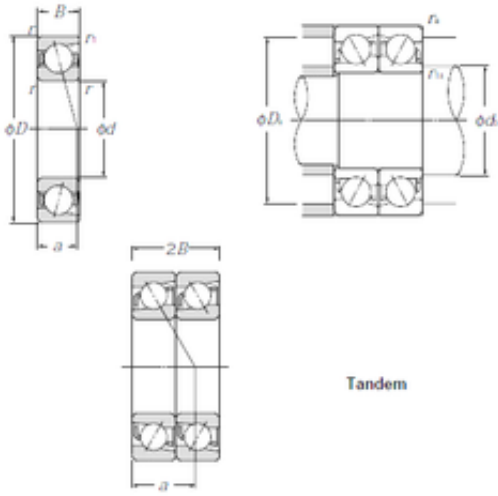

## NTN Bearing Driveshaft do Brasil

45 mm x 100 mm x 25 mm 45 mm x 100 mm x 25 mm CYSD 7309BDT angular contact ball bearings

Bearing No. 7309BDT

Size	45x100x25 mm
Bore Diameter	45 mm
Outer Diameter	100 mm
Width	25 mm
d	45 mm
D	100 mm
B	25 mm
C	25 mm
Angle ( ° )	40 °
r min.	1,5 mm
2B	50 mm
Weight	1,708 Kg
Basic dynamic load rating (C)	95 kN
Basic static load rating (C0)	80,5 kN
(Grease) Lubrication Speed	5400 r/min

7309BDT Bearing 2D drawings and 3D CAD models