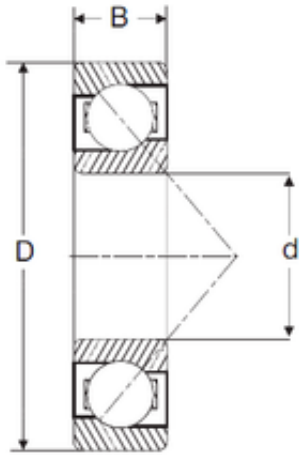

NTN Bearing Driveshaft do Brasil

82,55 mm x 190,5 mm x 39,69 mm 82,55 mm x
190,5 mm x 39,69 mm SIGMA MJT 3.1/4 angular
contact ball bearings

Bearing No. MJT 3.1/4

Size	82.55x190.5x39.69 mm
Bore Diameter	82,55 mm
Outer Diameter	190,5 mm
Width	39,69 mm
d	82,55 mm
D	190,5 mm
B	39,69 mm
C	39,69 mm

MJT 3.1/4 Bearing 2D drawings and 3D CAD models