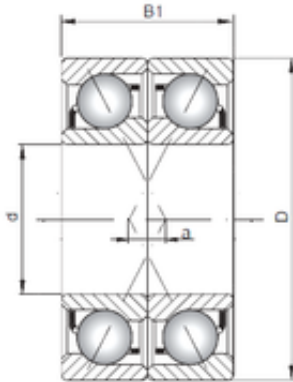

NTN Bearing Driveshaft do Brasil

ISO 7228 CDF angular contact ball bearings

Bearing No. 7228 CDF

Size	140x250x84 mm
Bore Diameter	140 mm
Outer Diameter	250 mm
Width	84 mm
d	140 mm
D	250 mm
B1	84 mm
Angle (°)	15 °
a	10,2 mm

7228 CDF Bearing 2D drawings and 3D CAD models