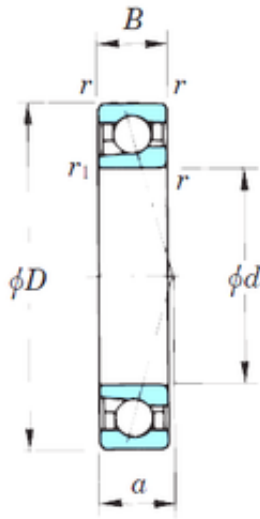

## NTN Bearing Driveshaft do Brasil

200 mm x 310 mm x 51 mm 200 mm x 310 mm  
x 51 mm KOYO 7040CPA angular contact ball  
bearings

Bearing No. 7040CPA

Size	200x310x51 mm
Bore Diameter	200 mm
Outer Diameter	310 mm
Width	51 mm
d	200 mm
D	310 mm
B	51 mm
C	51 mm
Angle ( ° )	15 °
a	59,7 mm
r min.	2,1 mm
r1 min.	1,1 mm
Weight	12,7 Kg
Basic dynamic load rating (C)	268 kN
Basic static load rating (C0)	338 kN
(Grease) Lubrication Speed	3 200 r/min
(Oil) Lubrication Speed	4 900 r/min

7040CPA Bearing 2D drawings and 3D CAD models