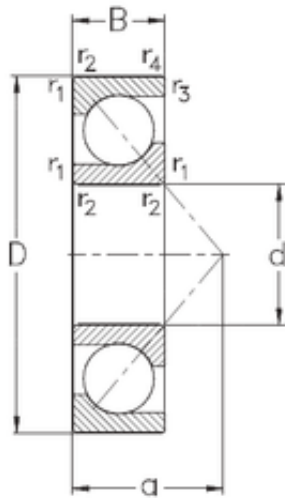

NTN Bearing Driveshaft do Brasil

75 mm x 130 mm x 25 mm 75 mm x 130 mm x 25 mm NKE 7215-BECB-MP angular contact ball bearings

Bearing No. 7215-BECB-MP

Size	75x130x25 mm
Bore Diameter	75 mm
Outer Diameter	130 mm
Width	25 mm
d	75 mm
D	130 mm
B	25 mm
C	25 mm
Angle (°)	40 °
a	56 mm
r1 min.	1,5 mm
r2 min.	1,5 mm
r3 min.	1 mm
r4 min.	1 mm
Weight	1,2 Kg
Basic dynamic load rating (C)	72 kN
Basic static load rating (C0)	58 kN

7215-BECB-MP Bearing 2D drawings and 3D CAD models