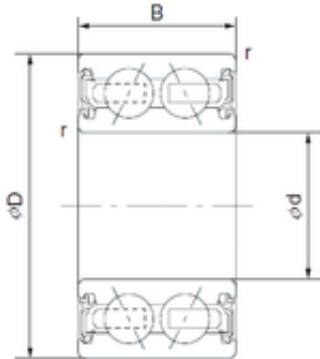

## NTN Bearing Driveshaft do Brasil

32 mm x 55 mm x 23 mm 32 mm x 55 mm x 23 mm CYSD 46/32-2AC2RS angular contact ball bearings

Bearing No. 46/32-2AC2RS

Size	32x55x23 mm
Bore Diameter	32 mm
Outer Diameter	55 mm
Width	23 mm
d	32 mm
D	55 mm
B	23 mm
C	23 mm
Basic dynamic load rating (C)	17 kN

46/32-2AC2RS Bearing 2D drawings and 3D CAD models