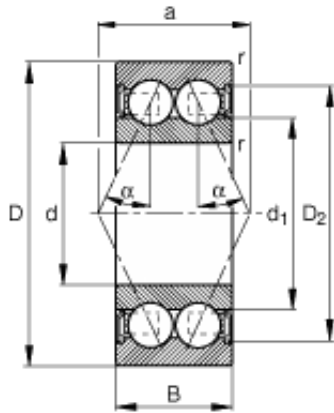

NTN Bearing Driveshaft do Brasil

35 mm x 62 mm x 20 mm 35 mm x 62 mm x 20 mm FAG 3007-B-2RSR-TVH angular contact ball bearings

Bearing No. 3007-B-2RSR-TVH

3007-B-2RSR-TVH Bearing 2D drawings and 3D CAD models

Size	35x62x20 mm
Bore Diameter	35 mm
Outer Diameter	62 mm
Width	20 mm
d	35 mm
D	62 mm
B	20 mm
a	27,8 mm
$D_{a \max}$	57,4 mm
d_1	41,7 mm
$d_{a \min}$	39,6 mm
$r_{a \max}$	1 mm
r_{\min}	1 mm
	25 ° / Angle
m	0,2 kg / Weight
C_r	24500 N / Dynamic load rating (radial)
C_{0r}	19400 N / Static load rating (radial)
C_{ur}	980 N / radial Fatigue limit load
n_G	5600 1/min / Limiting speed