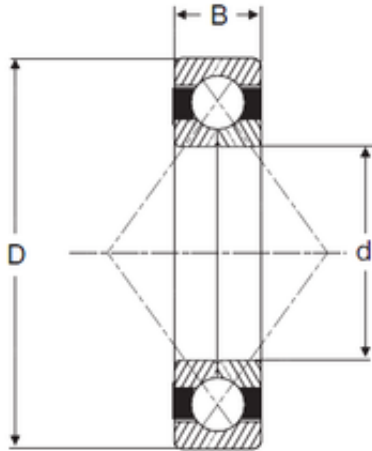

NTN Bearing Driveshaft do Brasil

160 mm x 290 mm x 48 mm 160 mm x 290 mm
x 48 mm SIGMA QJ 232 N2 angular contact ball
bearings

Bearing No. QJ 232 N2

Size	160x290x48 mm
Bore Diameter	160 mm
Outer Diameter	290 mm
Width	48 mm
d	160 mm
D	290 mm
B	48 mm
C	48 mm

QJ 232 N2 Bearing 2D drawings and 3D CAD models