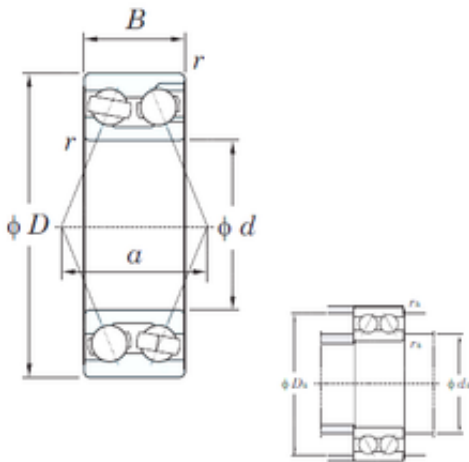

## NTN Bearing Driveshaft do Brasil

50 mm x 110 mm x 44.4 mm 50 mm x 110 mm x 44.4 mm KOYO 3310 angular contact ball bearings

Bearing No. 3310

3310 Bearing 2D drawings and 3D CAD models

Size	50x110x44.4 mm
Bore Diameter	50 mm
Outer Diameter	110 mm
Width	44.4 mm
d	50 mm
D	110 mm
B	44.4 mm
C	44.4 mm
a	71.7 mm
r min.	2 mm
da min.	60 mm
Da max.	100 mm
ra max.	2 mm
Weight	1.95 Kg
Basic dynamic load rating (C)	86.1 kN
Basic static load rating (C0)	88.6 kN
(Grease) Lubrication Speed	3800 r/min
Bearing No.	3310
r(min)	2
Cr	108
C0r	88.6
Cu	4.60
Grease lub.	3800
Oil lub.	5000
da(min)	60

## NTN Bearing Driveshaft do Brasil

da(max)	-
Da(max)	100
ra(max)	2
(Refer.) Mass(kg)	1.95